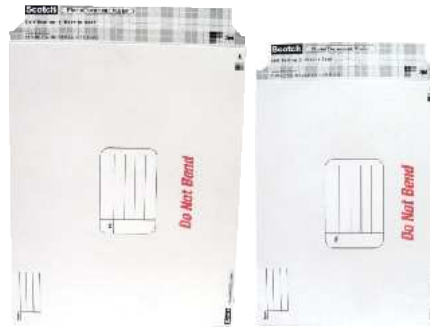

INTER OFFICE ENVELOPES

CODE above

- #33030, 324 x 229mm. Pack of 25.
- #30435, 220 x 110mm. Pack of 100. Memo.

PADDED WHITE ENVELOPES

CODE above

- #518169, 151 x 220mm. SP1.
- #518173, 241 x 345mm. SP5.
- #518179, 360 x 470mm. SP7.

PADDED JIFFY ENVELOPES

#P7, 361 x 483mm.
Heavy Duty,
Jiffy Mailer.

#P4, 241 x 343mm.
Heavy Duty,
Jiffy Mailer.

CODE above

CARD ENVELOPES

#7923, 292 x 356mm.
Photo/Document
Mailer Envelope.

#7917, 229 x 229mm.
Photo/Document
Mailer Envelope.

CODE above

MAILER BOXES

8004, 'A' Size.
214mm x 152mm x 95.2mm.

8005A, 'B' Size.
286mm x 222mm x 102mm.

8006, 'C' Size.
355mm x 254mm x 139mm.

8007, 'D' Size.
438mm x 285mm x 152mm.

8008, 'E' Size.
406mm x 305mm x 203mm.