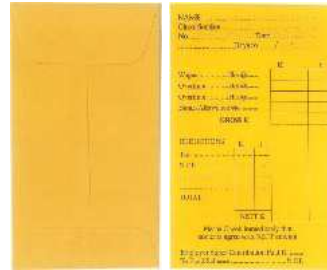

SEED & PAY ENVELOPES

CODE   above

- #42303, Seed Envelope No.3 Pocket 95 x 55mm 50/pkt.
- #42304, Seed Envelope No.4 Pocket 110 x 60mm 50/pkt.
- #42305, Seed Envelope No.5 Pocket 120 x 65mm 50/pkt.
- #3805216, Printed Pay Envelope. Kina & Toea. 100/Pack.