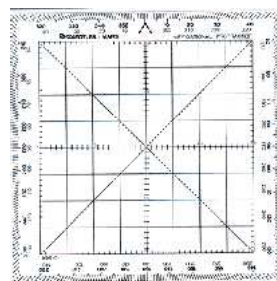

PROTRACTOR

Protractor 360 Degrees Square. W&G Douglas 5".